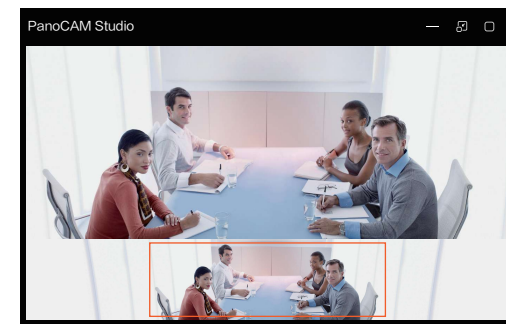

1 Compose Mode

Combining a panoramic view with closeups, you can view the whole room while seeing 6 key participants in closeup.

2 Manual Mode

Zoom into a specific area anywhere in the room.

3 Body-fit mode

Focus on all the participants

Six Display Modes

4 Grid mode

See closeups of 4 key participants simultaneously, each in their own quadrant.

5 Presentation mode

Focus on the whiteboard and the active presenter at the same time.

6 Speaker mode

See the whole meeting room while focusing on all the participants simultaneously.

Auto-track, follow the conversation

Auto tracking technology

- Collaborate naturally. The UC M31 not only recognizes and zooms in on meeting participants, it can track speakers as they move about the room.