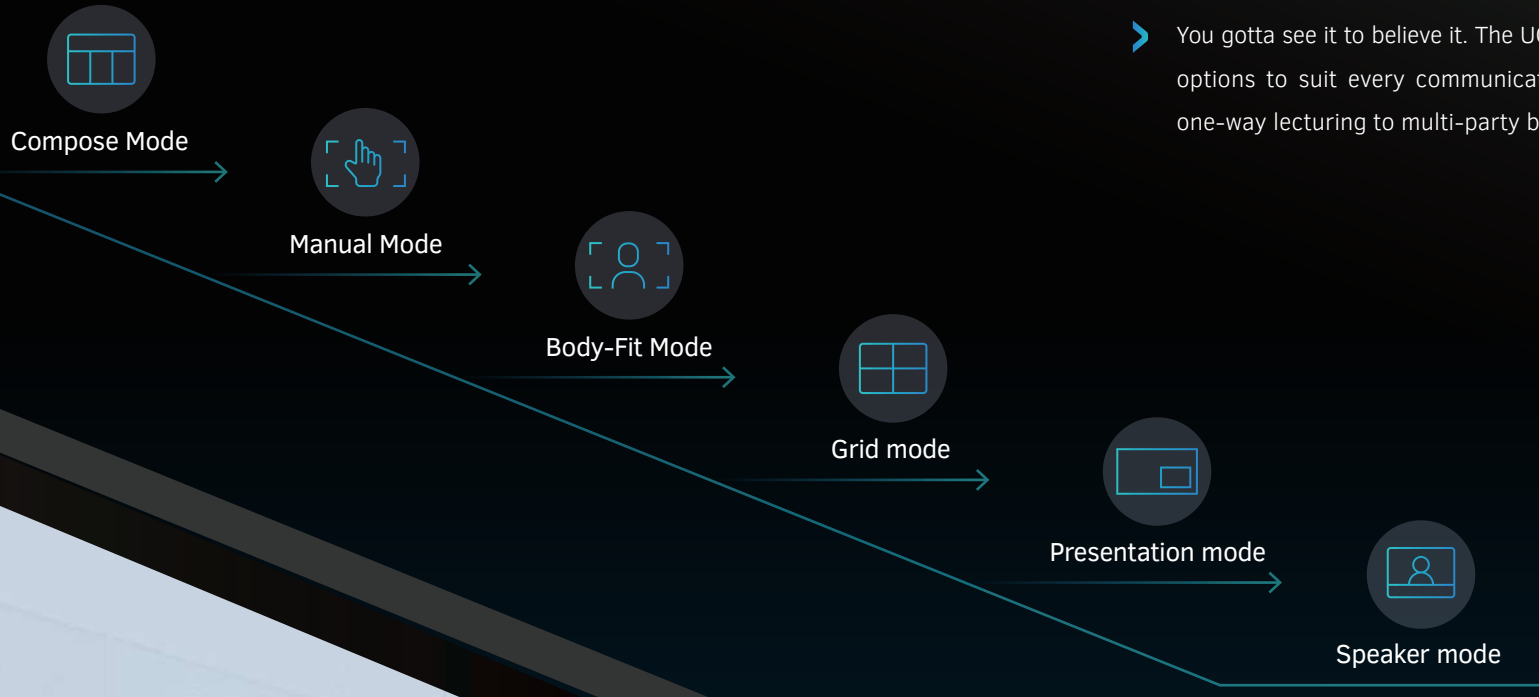

Change video layouts with a single tap

1-click video layout switch

- ▶ A touch is all it takes. There's no need for special training or complicated software operations. Simply tap the top of the camera.

Six video layouts, all at your fingertips

- You gotta see it to believe it. The UC M31 offers layout options to suit every communication scenario from one-way lecturing to multi-party brainstorming.

Six Display Modes

1 Compose Mode

Combining a panoramic view with closeups, you can view the whole room while seeing 6 key participants in closeup.

2 Manual Mode

Zoom into a specific area anywhere in the room.

3 Body-fit mode

6 Speaker mode

See the whole meeting room while focusing on all the participants simultaneously.

Auto-track, follow the conversation

Auto tracking technology

- Collaborate naturally. The UC M31 not only recognizes and zooms in on meeting participants, it can track speakers as they move about the room.